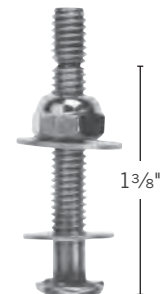

Solid Brass Closet Bolt

- Nickel-plated steel nut and zinc-plated washer included
- Nuts and washers also available separately

416

417

419

Item No	Description	Pkg	Min Qty	Case Qty
SOLID BRASS CLOSET BOLT				
410	1/4" x 20-2 1/4" bolt with nut & washer, bulk	B	100	1000
410-PB	1/4" x 20-2 1/4" bolt with nut & washer, 2/bag	B	50	50
411	1/4" x 20-3 1/2" bolt with nut & washer, bulk	B	100	500
411-PB	1/4" x 20-3 1/2" bolt with nut & washer, 2/bag	B	50	50
415	5/16" x 18-1 3/4" bolt with nut & washer, bulk	B	100	500
415-PB	5/16" x 18-1 3/4" bolt with nut & washer, 2/bag	B	50	50
416	5/16" x 18-2 1/4" bolt with nut & washer, bulk	B	100	500
416-PB	5/16" x 18-2 1/4" bolt with nut & washer, 2/bag	B	50	50
416PK2	5/16" x 18-2 1/4" bolt with nut & washer, 2/bag	C*	25	25
COMPONENTS				
417	1/4" x 20, 7/16" hex, nickel-plated steel open end nut	B	100	1000
418	5/16" x 18, 9/16" hex, nickelplated steel open end nut	B	100	1000
419	Closet washer-zinc-plated steel (.042 thick)	B	100	5000
490-11223	1/4" x 20, 7/16" hex, nickel-plated brass open end nut	B	25	2500
490-11227	5/16" x 18, 9/16" hex, nickel-plated brass open end nut	B	25	2500
490-11221	Closet washer-nickel-plated brass	B	25	2500

Snap-It™ Brass Closet Bolt

- Nickel-plated steel nut and zinc-plated washers included

Snap off tip with pliers after installation.

412-PB

Item No	Description	Pkg	Min Qty	Case Qty
412-PB	1/4" x 20-2 1/4" bolt with nut & washers, 2/bag	B*	50	50
412-PBPK2	1/4" x 20-2 1/4" bolt with nut & washers, 2/bag	C*	25	25
414-PB	5/16" x 18-2 1/4" bolt with nut & washers, 2/bag	B*	50	50